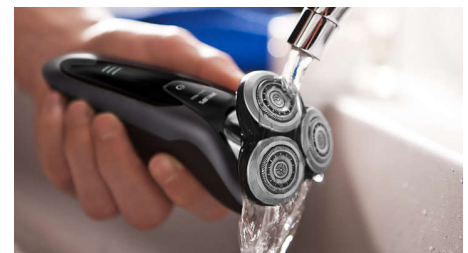

Fully washable shaver

Simply open the shaver head to rinse it thoroughly under the tap.