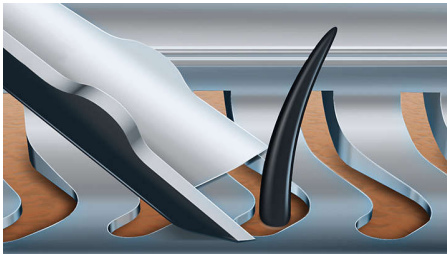

## Perfection in every pass

Cuts up to 20% more hair\* in a single pass

The Shaver 9000 is our most advanced shaver yet. The unique contour-detect technology offers exceptional coverage over every contour of your face, and the V-Track system guides hairs into the best cutting position for the closest results.

### Designed for perfection

- Blades perfectly guide hairs into position for a close shave
- Heads flex in 8 different directions for a superb result

## V-Track precision blade system

Get the perfect close shave. The V-Track Precision Blades gently position each hair in the best cutting position, even flat-lying hairs and hairs of different lengths. Cuts 30% closer in fewer strokes, leaving your skin in great condition.

## 8 direction ContourDetect Heads

Follow every contour of your face and neck with 8 directional ContourDetect heads. You'll catch 20% more hairs with every pass, resulting in an extremely close, smooth shave.