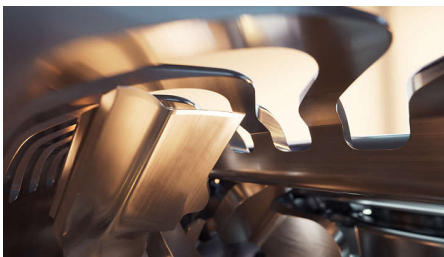

Dual SteelPrecision blades

With up to 150.000 cutting actions per minute, the Dual SteelPrecision blades shave close. The 72 high-performance blades are self-sharpening and made in Europe.