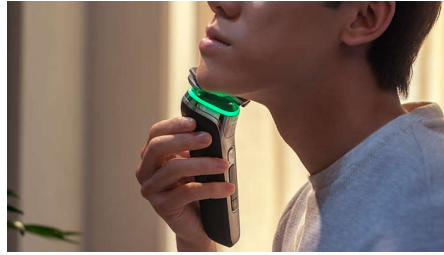

Highlights

Pressure Guard sensor

Using the right pressure is key for closeness and skin protection. Advanced sensors in the shaver read the pressure you apply, and the innovative light signal shows when you are pressing too hard or too little. For a personalised shave that is just right for you.

A protective coating lies between the shaver heads and your skin. Made of up to 2000 micro-spheres that coat every square millimetre. Minimise irritation by reducing 25% of friction on skin***.

Power Adapt sensor

The intelligent facial-hair sensor reads hair density 500 times per second. The technology auto-adapts cutting power for an effortless and gentle shave.

Motion Control sensor

Motion-sensing technology tracks how you shave and guides you to a more efficient technique via our GroomTribe app. After just three shaves, the majority of men achieved a better shaving technique for fewer passes**.

360 D Flexing heads

Designed to follow the contours of your face, this Philips electric shaver has fully flexible heads that turn 360° for a thorough and comfortable shave.

Advanced OLED display

The first Philips shaver with a dynamic OLED display reveals every shaver feature and notification with sharp, fluid animation. The intuitive interface includes SkinIQ guidance, battery status, cleaning advice and more.