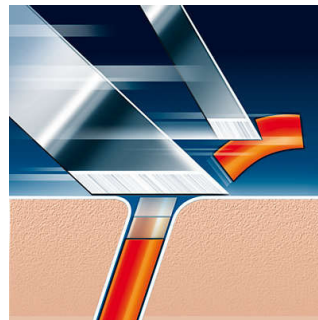

skutimo galvutės
„Lift & Cut“ 3 galvutės

Specifikacijos

Skutimo galvutės

- Skutimo galvutės atskiroje pakuotėje: 3

Skutimo galvutės

- Tinka šiems produktų tipams: HQ6425, HQ6426, HQ6466, HQ6465, HQ6832, HQ6847, HQ6850, HQ6851, HQ6852, HQ6870, HQ6871, HQ6890, HQ6894, HQ7415, HQ7815, HQ7830, HQ7850,

HQ7870, 6828XL, 6887XL, 7610X, 7616X, 7866XL, 7886XL, HQ662, HQ663, HQ664, HQ686, HQ665, HQ6825, HQ6826, HQ6827, HQ6828, HQ6830, HQ6848, HQ6865, HQ6867, HQ6885, HQ6888, HQ6889, HQ6893, HQ7405, HQ7615, HQ7616, HQ7617, HQ7814, HQ7816, HQ7817, HQ7820, HQ7821, HQ7825, HQ7829, HQ7845, HQ7864, HQ7865, HQ7868, HQ7885

HQ6/40

Ypatybės

„Super Lift & Cut“ technologija

„Philips“ barzdaskutė su dviejų peiliukų sistema: pirmasis peiliukas pakelia, antrasis nuskuta – tai užtikrina patogų ir švarų skutimąsi.