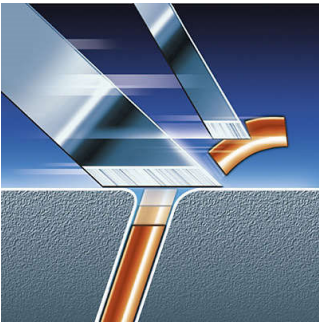

Perfectly close, even on the neck

- Flex & Pivot Action follows every curve

PHILIPS

Highlights

Flex & Pivot Action

Three independently flexing heads in a shaving unit that swivels with a full range of motion. This unique combination ensures optimum skin contact in curved areas to catch even the most problematic neck hair.

Triple-Track shaving heads

The three shaving tracks of the Triple-Track shaving heads offer 50% more shaving surface than standard, single track rotary shaving heads.

Super Lift & Cut technology

The dual blade system of this electric shaver lifts hairs to cut comfortably below skin level.

Precision Cutting System

The electric shaver has ultra thin heads with slots to shave the long hairs and holes to shave even the shortest stubble.

Precision tube trimmer

Patented tube trimmer technology for great precision and maneuverability. Perfect for contouring and trimming moustache and sideburns.