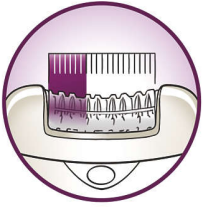

Comfortable epilation

- Vibrating massage bar stimulates and soothes the skin
- Washable epilation head for optimal hygiene

Precious solutions for precious body parts

- Shave, trim and contour for ultra close and smooth results

Efficient epilation for long lasting smoothness

- Extra wide head removes more hair in one stroke
- High performance discs gently remove even finest hairs
- Opti-light reveals even the finest hair
- Optimal performance cap pivots for optimal skin contact
- Active hairlifter lifts and removes even flat lying hair

Highlights

Extra wide head

Extra wide epilation head catches and removes more hair in one stroke for long lasting and super smooth results in minutes

Gentleness system

Gently vibrating massage bar stimulates and soothes the skin for a pleasant epilation process

This epilator has a washable epilation head. The head can be detached and cleaned under running water for better hygiene

High performance discs

Textured high performance ceramic discs prevent even the finest hair slipping through