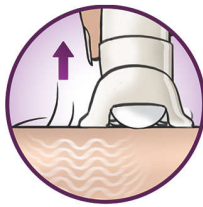

Opti-light

Built-in Opti-light reveals tiny, fine hairs clearly

Optimal performance cap

The pivoting movement of the performance cap helps you to keep the epilator at the ideal angle for optimal results

Shave, trim and style

Shave, trim and contour for ultra close and smooth results

Unique hairlift&vibrate system

Unique hairlif&vibrate system uses subtle vibrations to lift fine hairs, making it easy to remove them

Washable epilation head

This epilator has a washable epilation head. The head can be detached and cleaned under running water for better hygiene

High performance discs

Textured high performance ceramic discs prevent even the finest hair slipping through