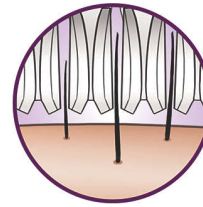

Opti-light

Built-in Opti-light reveals tiny, fine hairs clearly

Optimal performance cap

The pivoting movement of the performance cap helps you to keep the epilator at the ideal angle for optimal results

Shave, trim and style

Shave, trim and contour for ultra close and smooth results

Unique hairlift&vibrate system

Unique hairlif&vibrate system uses subtle vibrations to lift fine hairs, making it easy to remove them

Washable epilation head

This epilator has a washable epilation head. The head can be detached and cleaned under running water for better hygiene

High performance discs

Textured high performance ceramic discs prevent even the finest hair slipping through