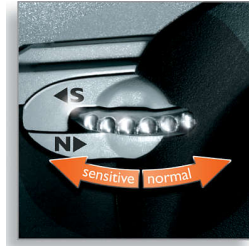

Perfectly close even in hard to reach areas

- SmartTouch Contour-following: for a fast and efficient shave
- Speed-XL shaving heads for a fast and close shave

Prevent skin irritation/ Sensitive skin

- Personal Comfort Control adapts to your skin type

Highlights

SmartTouch Contour-following

Constantly keeps the 3 shaving heads in close contact with your skin for a fast and efficient shave.

Speed-XL shaving heads

The three shaving tracks offer 50% more shaving surface for a fast and close shave.
*compared to standard rotary shaving heads.

Personal Comfort Control

Personal Comfort Control adapts the shaver to your skin type. Select the 'Normal' setting for a fast and comfortable close shave. Select 'Sensitive' for a comfortable close shave with maximum skin comfort.

Precision Cutting System

The electric shaver has ultra thin heads with slots to shave the long hairs and holes to shave even the shortest stubble.

Super Lift & Cut technology

The dual blade system of this electric shaver lifts hairs to cut comfortably below skin level.