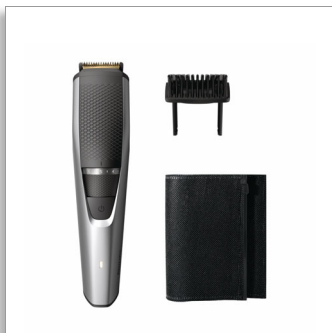

Philips Beardtrimmer  
series 3000  
Beard trimmer

0.5mm precision settings

Titanium-coated Blades  
90 min cordless use/1h charge  
Lift & Trim system

BT3221/15

## Effortless even trim

Lift & Trim system cuts 30% faster\*

This trimmer with the innovative Lift & Trim system lifts and captures more low-lying hairs for efficient, even trimming results. This way you will easily achieve the 3-day stubble, short beard or long beard look you want.

**PHILIPS**

Beard trimmer

0.5mm precision settings Titanium-coated Blades, 90 min cordless use/1h charge, Lift & Trim system

BT3221/15