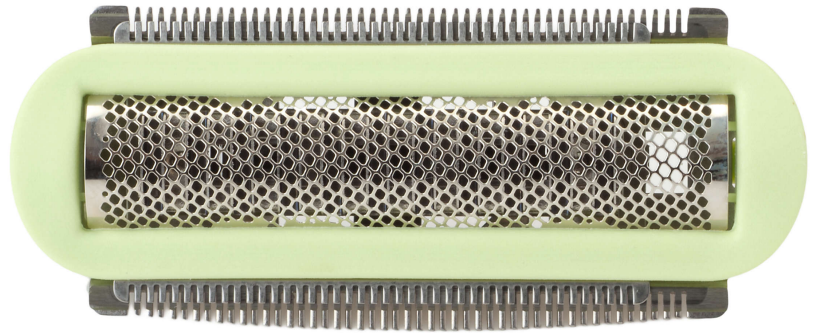

PHILIPS

Shaving head

diva blue

CRP505/01

For continuously smooth shaving

Find matching products on the specifications tab

Do you need a new shaving head for your Ladyshave? This shaving head thoroughly removes hair. For a perfect and long-lasting result!

Ease of using Philips spare parts

- Easily renew your product with original Philips parts

Highlights

Easy replacement of product parts

From time to time your product needs a facelift, and with Philips consumer replacement parts to renew your product, it's never been so easy! All this with guaranteed Philips quality.

Specifications

Replaceable part

Fits product types: HP6350/00, HP6350/01, HP6350/52, HP6350/54