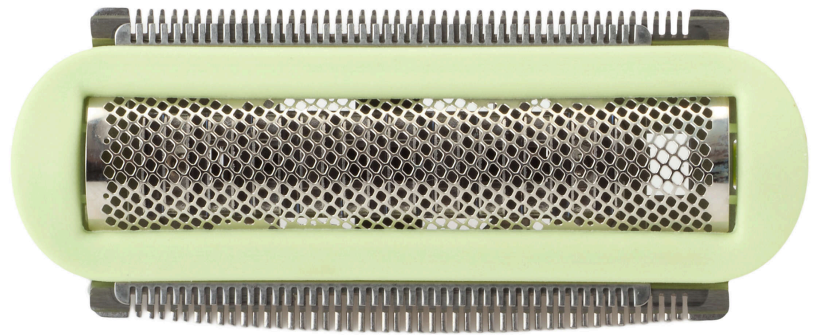

PHILIPS

Shaving head

Lady Shave

Light gold

CRP505/01

Replacement shaving head foil

Check for compatibility below

This shaving foil is the protective barrier between your skin and the shaver's cutting elements. For close, safe shaving and soft, smooth skin.

Ease of using Philips spare parts

- Easily renew your product with original Philips parts

Lady Shave

Shaving head

CRP505/01

Highlights

Easy replacement of product parts

From time to time your product needs a facelift, and with Philips consumer replacement parts to renew your product, it's never been so easy! All this with guaranteed Philips quality.

Specifications

Replaceable part

Fits product types: HP6350/00, HP6350/01, HP6350/52, HP6350/54