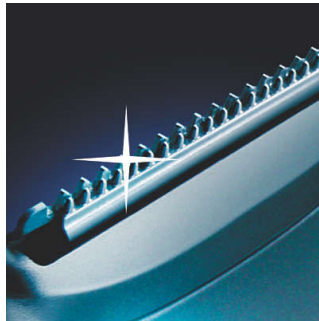

- 9 integrated length settings from 1-18mm

Provides optimal power

- Corded and cordless use for maximum power and freedom

PHILIPS

Stubble and beard trimmer
With zoomring

Highlights

9 integrated length settings

Select and locks your desired length within a versatile range of possible lengths.

Contour following comb

The contour following comb adjusts to every curve to give fast and comfortable results.

Corded and cordless use

Use your Philips trimmer corded or cordless with the recharged battery for maximum power and freedom.

Sharper than Titanium*

The hardened Inox Steel self-sharpening blades are sharper than Titanium*.

Self-sharpening blades