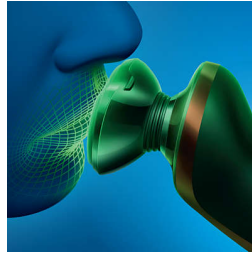

Ultimate smooth shave that is gentle on the skin

- Comfort&Cut system for a smooth shave

Easily shave even the most difficult areas

- Catch the hair precisely with AF pivot
- The slim design of the shaving heads
- Adjusts seamlessly to the curve, even in concave area

Highlights

ComfortCut

The imported shaving heads give you an ultimate smooth shave that is gentle on the skin.

3D contour following

Advanced 3D contour following automatically adjusts to every curve of your face and neck, even in concave area for a smoother shave.

AutoFocus Pivot

AF pivot automatically fine tunes the shaving angle, to assist to catch the hair precisely in the hard reach area.

Designed for precision

The slim design of the shaving heads allow you to easily shave even the most difficult to reach areas of your face.