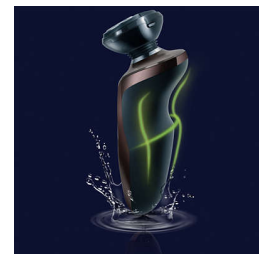

Anti slip grip

Unique ergonomic grip ensuring complete control and extra precision.