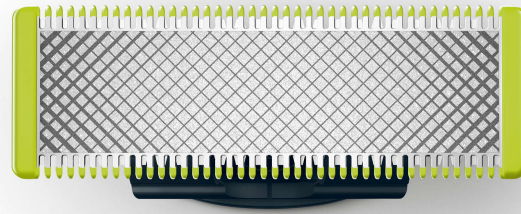

# PHILIPS

Replacement blade

OneBlade

Trim, edge and shave

1 x Original

Fits on all OneBlade handles

Stainless steel blade that lasts up to 4 months of use\* to keep that fresh feel

QP210/51

## Trim, edge and shave any length of hair

Designed to cut hair, not skin

Its dual protection system: a glide coating combined with rounded tips, makes shaving easier and comfortable. Its shaving technology features a fast-moving cutter which powers through any length of hair.

### **Easy to use**

- Wet & dry
- Dual-sided blade
- Unique OneBlade Technology

## Dual-sided blade

Cuts both up and down. Get the perfect lines in seconds with the dual-sided blade, enabling you to see every hair you're cutting.