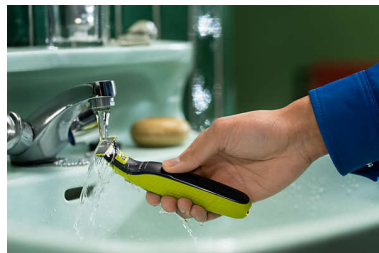

## Blade that doesn't fade easily

Durable stainless steel blade that lasts up to 4 months of use\* to keep that fresh feel. When the replacement indicator – eject icon – will

appear on the blade, the blade performance may no longer be optimal. It is time to consider changing the blade for the best shaving experience

## Wet & dry

OneBlade is waterproof (IPX7), so it is easy to clean, just rinse it under the tap. You can also shave in the shower, with or without foam – whatever you prefer.