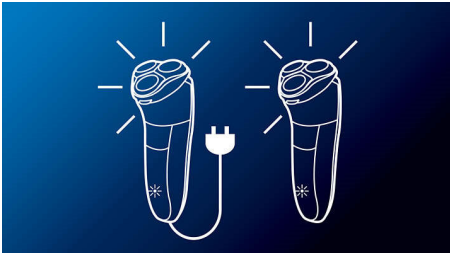

Corded and cordless use

Can be used corded and cordless