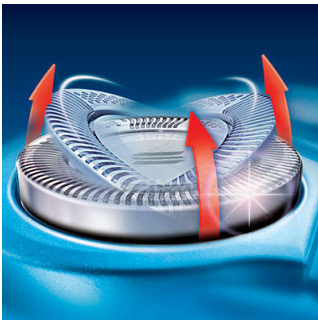

Comfortably close

- Super Lift & Cut shaving technology with dual blade system

Adjusts to every curve of your face and neck

- Individually floating heads
- Reflex Action system

Simply rinses clean

- Washable shaver

Exclusively for this model

- Pouch
- Battery low indicator

Moustache and sideburn trimming

- Spring-released, pop-up trimmer

PHILIPS

Electric shaver
With battery low indicator

Highlights

Battery low indicator

Battery low indicator

Individually floating heads

Align the razor sharp blades of your Philips shaver closer to your skin for exceptional closeness.

Pouch

Pouch

Reflex Action system

Automatically adjusts to every curve of your face and neck.

Spring-released pop-up trimmer

Full width trimmer is perfect for grooming sideburns and moustache.

Super Lift & Cut technology

Dual blade system of your Philips shaver: first blade lifts, second blade cuts for a comfortable close shave.