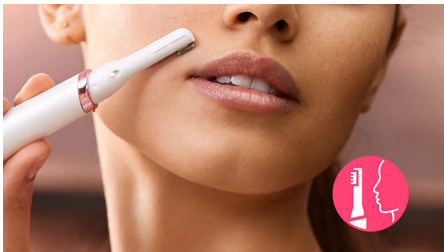

PHILIPS

Touch-up pen
trimmer

Body, Face

HP6393/00

Smooth skin on the go

Body & Face trimmer for instant touch-ups

Stay smooth. Whenever, wherever. The new, on-the-go trimmer from Philips is a discrete beauty tool that makes it quick and easy to remove even the finest body and facial hairs on the go. It comes with a cleaning brush for extra hygiene.

Quick and easy hair removal

- 26mm trimming head for easy removal of body hairs
- 8mm trimming head for easy removal of hairs on the face

Use on the go

- Small enough to take everywhere

Highlights

Touch-up body attachment

The body application trimming head is ideal for quick touch-ups on-the-go. The 26mm trimming head ensures quick and easy use on small body areas (e.g. toes, knee).

Precise face attachment

The face application trimming head is great for quick touch-ups on-the-go. The 8mm trimming head ensures a quick and precise application on any facial area.

Eyebrow shaper

With 2 length options, 2mm and 4mm, to trim hair to the precise length you want. Simply attach the comb onto the trimming head to achieve a precise and uniformed result.

Tweezers

Comes with precision tweezers to remove single hairs.