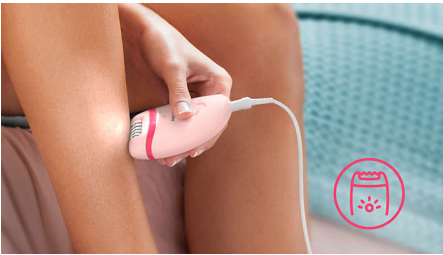

- 2 speed settings to grab thinner and thicker hairs
- Profiled, ergonomic grip for comfortable handling
- Unique built-in light for greater visibility of fine hairs
- Washable epilation head for extra hygiene and easy cleaning

Thorough results

- Efficient epilation system pulls out the hairs from the root

Highlights

Efficient epilation system

Efficient epilation system leaves your skin smooth and stubble-free for weeks

Ergonomic grip

The rounded shape fits perfectly in your hand for comfortable hair removal. It looks great too!

Trimming head and bikini comb

It includes a trimming head and bikini comb to trim and shape delicate areas for more convenience.

Opti-light

Unique built-in light ensures fewer hairs are missed for a more effective epilation.

Washable epilation head

This epilator has a washable epilation head. The head can be detached and cleaned under running water for better hygiene