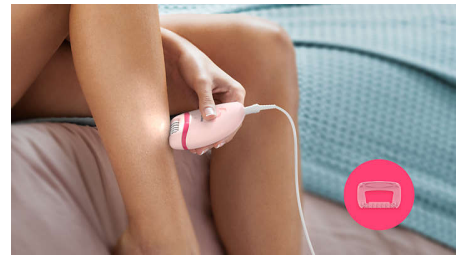

The rounded shape fits perfectly in your hand for comfortable hair removal. It looks great too!

Trimming head and bikini comb

It includes a trimming head and bikini comb to trim and shape delicate areas for more convenience.

Opti-light

Unique built-in light ensures fewer hairs are missed for a more effective epilation.

Washable epilation head

This epilator has a washable epilation head. The head can be detached and cleaned under running water for better hygiene

Massage cap

Massage cap eases the epilation sensation.

2 Speed settings

2 speed settings to remove thinner and thicker hairs for a more personalised hair removal treatment.

Shaving head and comb

The shaving head and comb provide a close shave and more gentleness in different body areas.