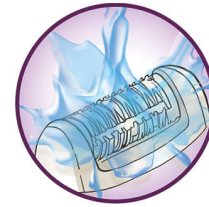

## Extra wide head

Extra wide epilation head catches and removes more hair in one stroke for long lasting and super smooth results in minutes

## Washable epilation head

This epilator has a washable epilation head. The head can be detached and cleaned under running water for better hygiene