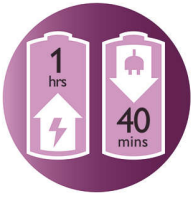

Highlights

Cordless

Epilate anywhere with this cordless epilator. Up to 40 minutes wire-free epilation, quick 1-hour recharge.