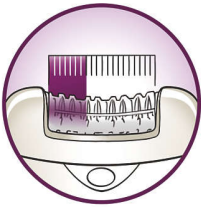

## Optimal performance cap

The pivoting movement of the performance cap helps you to keep the epilator at the ideal angle for optimal results

## Extra wide head

Extra wide epilation head catches and removes more hair in one stroke for long lasting and super smooth results in minutes