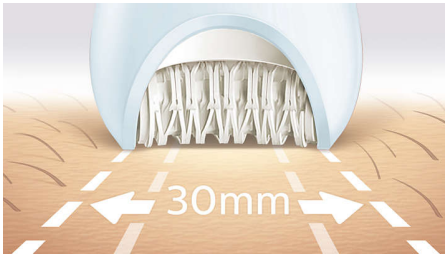

## Our fastest epilation, even on the finest of hairs Firmly grips even fine hairs

Our fastest ever epilator has unique ceramic discs that rotate at a greater speed than ever before and firmly grip fine and short hairs. It comes with an extra-wide epilation head that covers more skin with every stroke.

### Exceptional results

- Extra-wide epilator head
- Epilation head in unique ceramic material for better grip

## Our fastest epilation ever

Our epilator head is unique in being made from a textured ceramic surface that gently extracts even the finest hairs and those 4x shorter than wax can extract. Now with faster disc rotation than ever before (2200 RPM) for our fastest hair removal.

## Extra-wide epilator head

Extra-wide epilator head covers more skin with every stroke for faster hair removal.