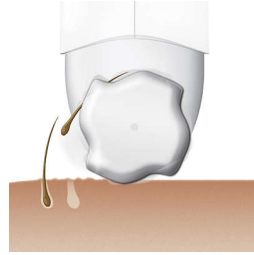

Extra hygiene and easy cleaning

- Washable epilation head for extra hygiene and easy cleaning

Extra comfort with pivoting massage

- Pivoting massage system

For delicate body areas

- Extra sensitive area cap

Smooth skin for weeks

- Unique Philips epilating system

Highlights

Extra sensitive area cap

Extra sensitive area cap

Minimizing the pain

The pivoting massage system relaxes your skin and eases the sensation of epilation. It is detachable for easy cleaning.

Unique epilating system

The unique Philips epilating system pulls out the hairs by the root, leaving your skin smooth and stubble free for weeks. The hairs that do grow back are soft and thin.

Washable epilation head

This epilator has a washable epilation head. This enables you to clean epilation head under running water for better hygiene

Specifications

Weight and dimensions

A-box dimensions: 247 x 200 x 400 (h x w x d) mm