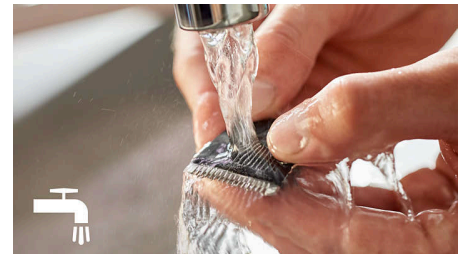

Skin-friendly blades

Designed to prevent scratches and irritation, the blades have rounded tips for smoother skin contact.

Precision Dial - 20 settings

An effective beard trimmer that cuts to the exact length you're after. Just spin the zoom wheel to one of 20 length settings between 0.5 and 10mm in 0.5mm increments.

Easy to clean

Detach the head of your Philips beard trimmer and rinse it under the tap for easy cleaning. Then dry it before you put it back on the appliance.

Ergonomic design

A fast trimmer that's comfortable to hold and use. So you can handle those hard-to-reach areas more easily.