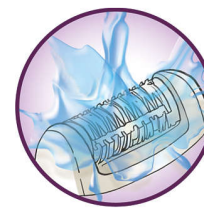

Hygienic ceramic tweezers

Hygienic and textured ceramic tweezers avoid fine hairs slipping through the tweezers

Opti-light

Built-in Opti-light reveals tiny, fine hairs clearly

Optimal performance cap

The pivoting movement of the performance cap helps you to keep the epilator at the ideal angle for optimal results

Cordless precision epilator

A precious solution for precious body parts. Slender, gentle precision epilator ideal for sensitive areas and travelling.

Skin stretcher

Subtle stretching action on the skin makes even short hair stand up for easy epilation.

Unique hairlift&vibrate system

Unique hairlift&vibrate system uses subtle vibrations to lift fine hairs, making it easy to remove them

Washable epilation head

This epilator has a washable epilation head. The head can be detached and cleaned under running water for better hygiene