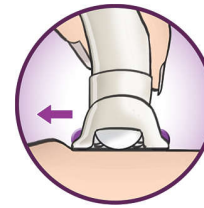

Highlights

Extra wide head

Extra wide epilation head catches and removes more hair in one stroke for long lasting and super smooth results in minutes

Gentleness system

Gently vibrating massage bar stimulates and soothes the skin for a pleasant epilation process

Hygienic ceramic tweezers

Hygienic and textured ceramic tweezers avoid fine hairs slipping through the tweezers

Opti-light

Built-in Opti-light reveals tiny, fine hairs clearly

Optimal performance cap

The pivoting movement of the performance cap helps you to keep the epilator at the ideal angle for optimal results

Cordless precision epilator

A precious solution for precious body parts. Slender, gentle precision epilator ideal for sensitive areas and travelling.

Skin stretcher

Subtle stretching action on the skin makes even short hair stand up for easy epilation.

Unique hairlift&vibrate system

Unique hairlift&vibrate system uses subtle vibrations to lift fine hairs, making it easy to remove them

Washable epilation head

This epilator has a washable epilation head. The head can be detached and cleaned under running water for better hygiene