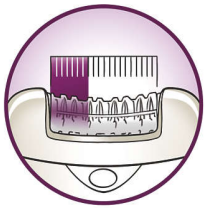

Comfortable epilation

- Vibrating massage bar stimulates and soothes the skin
- Washable epilation head for optimal hygiene

Precious solutions for precious body parts

- Cordless mini epilator for precise details

Efficient epilation for long lasting smoothness

- Extra wide head removes more hair in one stroke
- Hygienic ceramic tweezers catch and remove even finest hairs
- Opti-light reveals even the finest hair
- Optimal performance cap pivots for optimal skin contact
- Skin stretcher primes even the shortest hair for removal
- Active hairlifter lifts and removes even flat lying hair

Highlights

Extra wide head

Extra wide epilation head catches and removes more hair in one stroke for long lasting and super smooth results in minutes

Gentleness system

Gently vibrating massage bar stimulates and soothes the skin for a pleasant epilation process