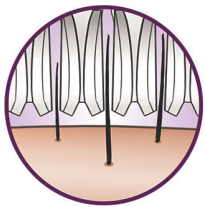

Highlights

Extra wide head

Extra wide epilation head catches and removes more hair in one stroke for long lasting and super smooth results in minutes

Gentleness system

Gently vibrating massage bar stimulates and soothes the skin for a pleasant epilation process

Hygienic ceramic tweezers

Hygienic and textured ceramic tweezers avoid fine hairs slipping through the tweezers

Opti-light

Built-in Opti-light reveals tiny, fine hairs clearly

Optimal performance cap

The pivoting movement of the performance cap helps you to keep the epilator at the ideal angle for optimal results