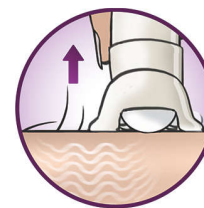

Hygienic ceramic tweezers

Hygienic and textured ceramic tweezers avoid fine hairs slipping through the tweezers

Opti-light

Built-in Opti-light reveals tiny, fine hairs clearly

Optimal performance cap

The pivoting movement of the performance cap helps you to keep the epilator at the ideal angle for optimal results

Cordless precision epilator

A precious solution for precious body parts. Slender, gentle precision epilator ideal for sensitive areas and travelling.

Skin stretcher

Subtle stretching action on the skin makes even short hair stand up for easy epilation.

Unique hairlift&vibrate system

Unique hairlift&vibrate system uses subtle vibrations to lift fine hairs, making it easy to remove them

Washable epilation head

This epilator has a washable epilation head. The head can be detached and cleaned under running water for better hygiene

Specifications

Comfortable epilation

Gentleness system
Two speed settings

Convenience and hygiene

Cleaning brush
Washable epilation head
Luxury pouch

Fast, long lasting epilation

Extra wide head
Active hair lifter
Ceramic textured discs