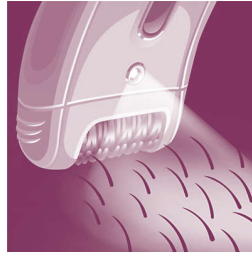

Efficient epilation for long lasting smoothness

- Extra wide head removes more hair in one stroke
- Hygienic ceramic tweezers catch and remove even finest hairs
- Opti-light reveals even the finest hair
- Optimal performance cap pivots for optimal skin contact
- Skin stretcher primes even the shortest hair for removal
- Active hairlifter lifts and removes even flat lying hair

Highlights

Extra wide head

Extra wide epilation head catches and removes more hair in one stroke for long lasting and super smooth results in minutes

Gentleness system

Gently vibrating massage bar stimulates and soothes the skin for a pleasant epilation process

Hygienic ceramic tweezers

Hygienic and textured ceramic tweezers avoid fine hairs slipping through the tweezers

Opti-light

Built-in Opti-light reveals tiny, fine hairs clearly

Optimal performance cap

The pivoting movement of the performance cap helps you to keep the epilator at the ideal angle for optimal results

Cordless precision epilator

A precious solution for precious body parts. Slender, gentle precision epilator ideal for sensitive areas and travelling.

Skin stretcher

Subtle stretching action on the skin makes even short hair stand up for easy epilation.