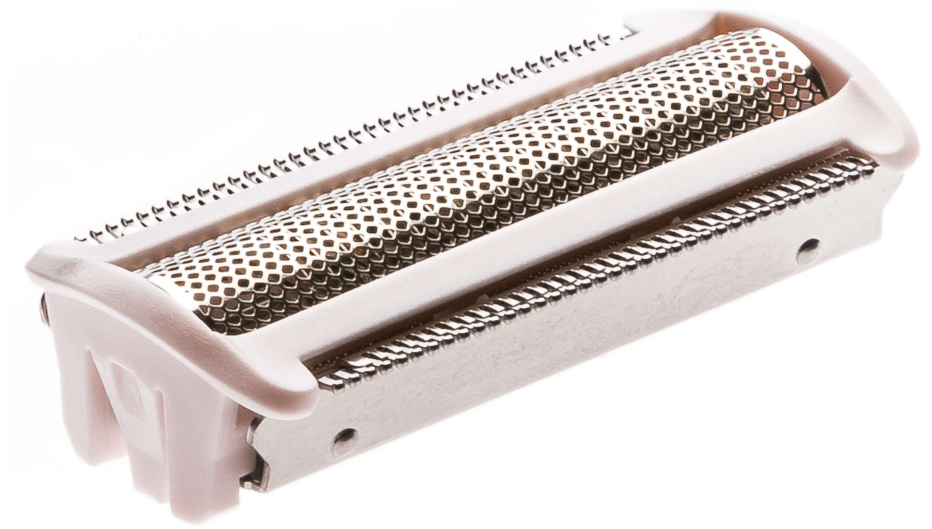

PHILIPS

Shaving foil

SatinShave
Advanced

CP1497/01

To replace your current shaving foil

Find matching products on the specifications tab

For continuously close shaving

Ease of using Philips spare parts

- Easily renew your product with original Philips parts

Highlights

Easy replacement of product parts

From time to time your product needs a facelift, and with Philips consumer replacement parts to renew your product, it's never been so easy! All this with guaranteed Philips quality.

Specifications

Replaceable part

for hair removal products: BRE630, BRE634, BRE640, BRE650, BRL140, BRE710, BRE715, BRE720, BRE735, BRE740, BRL175