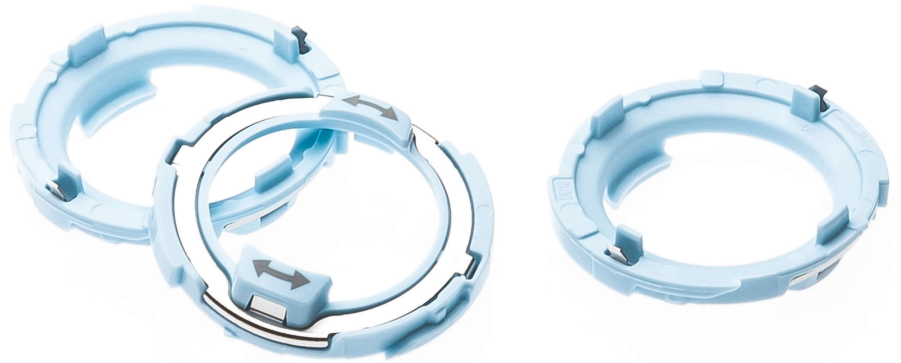

## Shaving head holder

Light blue

As replacement for the identical  
light-blue holder

CP1406/01

## Holders for shaving heads

Check for compatibility below

These shaving head holders are an essential part of your shaver's head unit. The ring-shaped holders help keep your blades fixed in their proper position. Are your current holders orange? Then you also need to update your shaver's bracket.