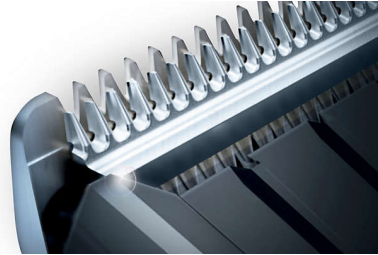

Stainless steel blades

Self-sharpening stainless steel blades for long-lasting sharpness.