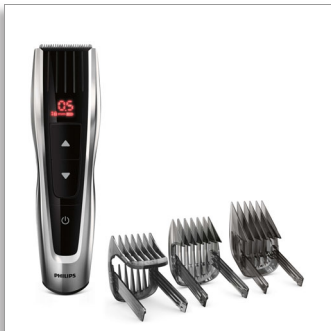

Philips Hairclipper series  
7000  
Hair clipper with  
motorised combs

Self-sharpening stainless steel  
blades

60 length settings 0.5 - 42 mm  
120 mins cordless use/1 hr charge

HC7460/13

## 1 click, total precision

with Motorised Combs

HAIRCLIPPER Series 7000 gives you total precision and complete control of your haircut with just one click. With motorised combs and a high-performance cutting element, it's the only clipper that consistently gives the results you expect.

### Easy to use

- Remembers the last used length setting
- Up to 120 minutes of cordless use

# PHILIPS

Hair clipper with motorised combs  
Self-sharpening stainless steel blades 60 length settings 0.5 - 42 mm, 120 mins cordless use/1 hr charge

HC7460/13