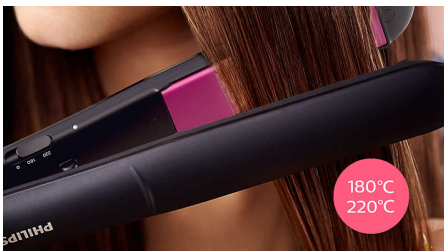

Temperature range

Temperature range up to 220°C to secure long-lasting results while minimising the risk of hair damage.