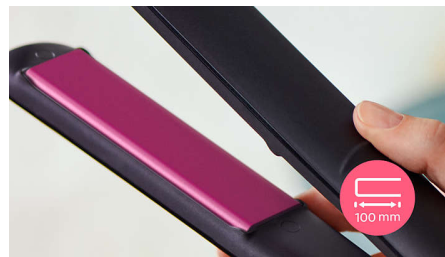

## Keratin ceramic plates

Keratin-infused ceramic plates glide smoothly through your hair, for quick and easy styling.

## 2 temperature settings

2 temperature settings. Lower temperature for last-minute touch-ups and gentle styling. Higher temperature for long-lasting results.

## 100 mm long plates

The longer 100 mm plates enable better contact with the hair to help you achieve perfect straightening results more easily and in less time.