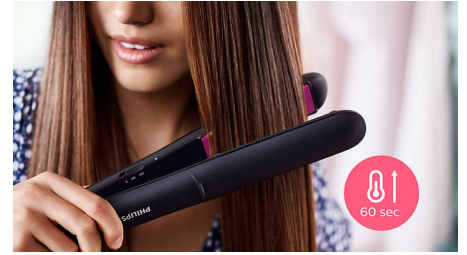

Fast heat-up time

The straightener heats up quickly and is ready to use in 60 seconds.