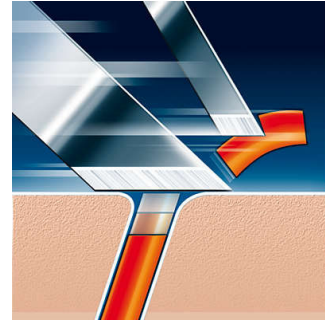

Comfortably close

- Super Lift & Cut shaving technology with dual blade system

For a fast and close shave

- 15 razor-sharp blades for a fast and close shave

PHILIPS

Specifications

Shaving heads

- Shaving heads per packaging: 3
- Fits product types: HQ4401, HQ4405, HQ4407, HQ4411, HQ443, HQ4445, HQ4800, HQ4806, HQ4807, HQ4810, HQ4819, HQ482, HQ4826, HQ4830, HQ484, HQ4846, HQ485, HQ4850, HQ4856, HQ486, HQ4870, HQ4890, HQ5812, HQ6415, HQ6640, HQ6605, HQ6645, HQ6675, HQ6676, HQ6695, HQ6696, HQ6831, HQ6849, HQ6854, HS 190, HS766, HS775, HS890, HS920, HS930, HS970, HS990, HQ6900, HQ6920, HQ6940, HQ6941, HQ6950, HQ6970, HQ6990, 6613X, 6843XL, 6853XL, 6863XL, 6940LC, HQ130, HQ132, HQ30, HQ33, HQ40, HQ402, HQ404, HQ406, HQ41, HQ42, HQ422, HQ441, HQ444, HQ46, HQ460, HQ468, HQ481, HQ489, HQ6423, HQ6445, HQ6610, HQ6613, HQ6646, HQ6842, HQ6843, HQ6844, HQ6853, HQ6855, HQ6857, HQ6859, HQ6863, HQ6874, HQ6879, HQ801, HQ802, HQ803, HQ804, HQ805,

Highlights

Super Lift & Cut technology

Dual-blade system of your Philips shaver: first blade lifts, second blade cuts for a comfortable close shave.

15 razor-sharp blades

15 razor-sharp blades for a fast and close shave