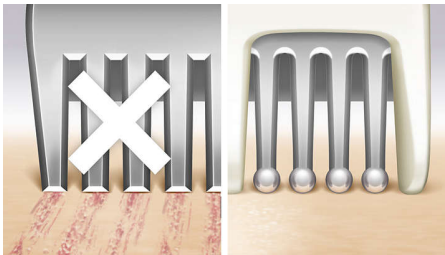

Smooth skin

- Floating foil for an even shave

Easy to use

- Battery indicator light
- Wet and dry for use in bath or shower

A skin-friendly shave

- Pearl-tip trimmers protect from scratches

Effortless control

- First LadyShave with S-shaped handle

BRL140/00

Highlights

Floating foil

The floating foil glides naturally over your curves and contours, maintaining close contact with your skin for an even shave.

Pearl-tip trimmer

The rounded pearl-tip trimmers in front of and behind the shaving foil keep the shaver gliding smoothly over your skin and prevent scratches for a skin-friendly shave.

Ergonomic S-shaped handle

The ergonomic S-shaped handle is easy to steer for maximum control and better reach with natural and precise movements, all over your body.

Wet and dry use

For a gentle and comfortable use during your shower or bath routine with anti-slip grip for optimal wet and dry use.

Battery indicator light

Battery indicator light shows when your shaver is charging or has a full or low battery.