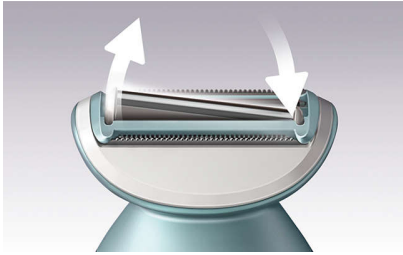

PHILIPS

Wet and Dry lady shaver

SatinShave Advanced

Single-foil shaver

8-hr recharge

4 accessories

Glides smoothly for a skin-friendly shave

Experience a close yet gentle shave on your legs and body. The SatinShave Advanced lady shaver gives you smooth skin, even in the bath or shower. Achieve hair-free skin without irritation, easily and conveniently. Reduce waste, cut down your plastic use from disposable razors with a simple switch.

Smooth skin

- Floating foil for an even shave

Easy to use

- Battery indicator light
- Wet and dry for use in bath or shower

A skin-friendly shave

- Pearl-tip trimmers protect from scratches

Effortless control

- First LadyShave with S-shaped handle

BRL140/00

Highlights

Floating foil

The floating foil glides naturally over your curves and contours, maintaining close contact with your skin for an even shave.

Pearl-tip trimmer

The rounded pearl-tip trimmers in front of and behind the shaving foil keep the shaver gliding smoothly over your skin and prevent scratches for a skin-friendly shave.

Ergonomic S-shaped handle

The ergonomic S-shaped handle is easy to steer for maximum control and better reach with natural and precise movements, all over your body.