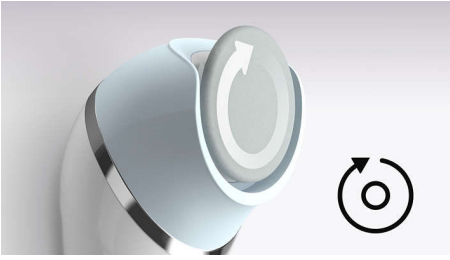

Philips Pedi Advanced
Electric foot file
attachment

Compatible with epilators:
Satinelle Prestige and Advanced

BCR369/00

Smooth feet from heel to toe

With ultra-precision disc

Philips Pedi Advanced electric foot file attachment gives you smooth feet from heel to toe. The unique rotating disc and handle design allows effortless, precise and gentle callus removal from heel to toe.

Beautiful skin

- Gentle treatment for your skin

Easy and effortless use

- Unique rotating disc for smooth feet from heel to toe
- Wet and Dry for use in and out of the shower

Thorough results

- For best results, replace disc every six months
- Choose the right speed according to your needs

PHILIPS

Highlights

Unique rotating disc

The unique rotating disc with ultra-precision edge gives you smooth feet from heel to toe. The rotating disc and precision edge allows you to remove callus in a precise, effortless and gentle way for both large and smaller areas.

Gentle treatment for your skin

Gentle treatment for your skin thanks to the natural mineral corundum infused in the disk.

Wet and Dry

For wet and dry usage.

2 speed settings

Speed 1 for extra effective callus removal. Speed 2 for gentle callus removal.