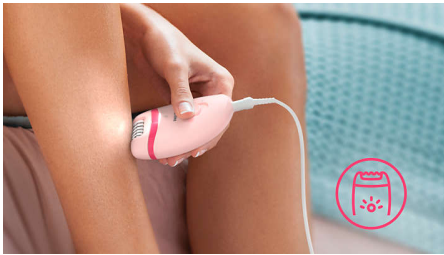

- 2 speed settings to grab thinner and thicker hairs
- Profiled, ergonomic grip for comfortable handling
- Unique built-in light for greater visibility of fine hairs
- Washable epilation head for extra hygiene and easy cleaning

Thorough results

- Efficient epilation system pulls out the hairs from the root

Highlights

Efficient epilation system

Efficient epilation system leaves your skin smooth and stubble-free for weeks

Ergonomic grip

The rounded shape fits perfectly in your hand for comfortable hair removal. It looks great too!

Trimming head and bikini comb

It includes a trimming head and bikini comb to trim and shape delicate areas for more convenience.

Opti-light

Unique built-in light ensures fewer hairs are missed for a more effective epilation.

Washable epilation head

This epilator has a washable epilation head. The head can be detached and cleaned under running water for better hygiene