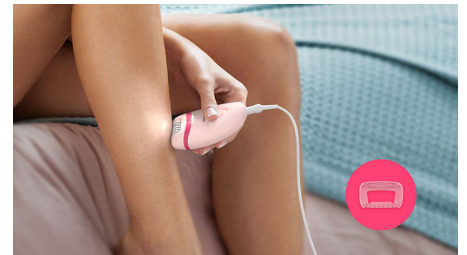

The rounded shape fits perfectly in your hand for comfortable hair removal. It looks great too!

Trimming head and bikini comb

It includes a trimming head and bikini comb to trim and shape delicate areas for more convenience.

Opti-light

Unique built-in light ensures fewer hairs are missed for a more effective epilation.

Washable epilation head

This epilator has a washable epilation head. The head can be detached and cleaned under running water for better hygiene

Massage cap

Massage cap eases the epilation sensation.

2 Speed settings

2 speed settings to remove thinner and thicker hairs for a more personalised hair removal treatment.

Shaving head and comb

The shaving head and comb provide a close shave and more gentleness in different body areas.