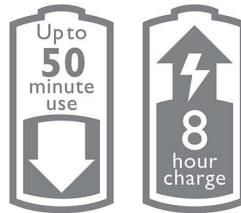

Cordless use only

Up to 50 minutes of cordless power. Fully charges in 8 hours or 5-minute quick charge for 1 shave.