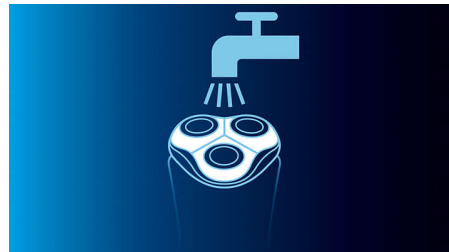

A comfortable and close end result

- Super Lift & Cut system for a comfortably close shave
- DualPrecision cutting shaves even the shortest stubble
- Dynamic contour response adjusts to curves in the face and neck

Super Lift&Cut Action

The dual-blade system built into our electric shaver lifts hairs to cut comfortably below skin level for a closer shave

Dynamic contour response

The shaver automatically adjusts to every curve of your face and neck for a smoother shave

DualPrecision Cutting

The DualPrecision shaving heads of the electric shaver have slots to shave the normal hairs and holes to shave even the shortest stubble

Fully washable shaver

Fully washable electric shaver with QuickRinse system rinses clean in less time