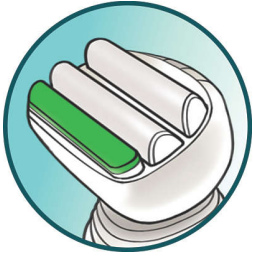

Highlights

Aloe vera strip