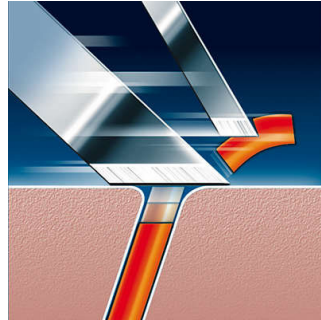

Super Lift & Cut technology

The dual blade system of this electric shaver lifts hairs to cut comfortably below skin level.