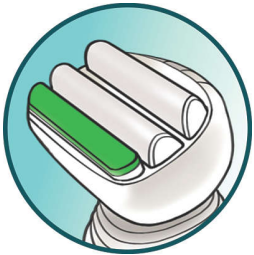

Aloe vera strip

Integrated aloe vera strip increases skin hydration for a smooth and safe shave