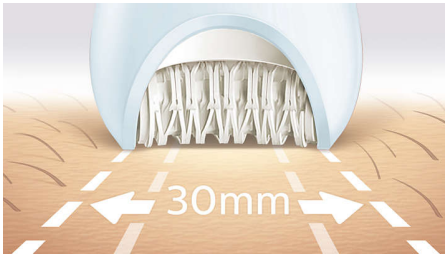

Our fastest epilation, even on the finest of hairs Firmly grips even fine hairs

Our fastest ever epilator has unique ceramic discs that rotate at a greater speed than ever before and firmly grip fine and short hairs. It comes with an extra-wide epilation head that covers more skin with every stroke.

Easy and effortless use

- First epilator with S-shaped handle
- Cordless wet and dry for use in bath or shower
- Opti-light helps you target and remove even the trickiest hairs.

Exceptional results

- Extra-wide epilator head
- Epilation head in unique ceramic material for better grip

Highlights

Our fastest epilation ever

Our epilator head is unique in being made from a textured ceramic surface that gently extracts even the finest hairs and those 4x shorter than wax can extract. Now with faster disc rotation than ever before (2200 RPM) for our fastest hair removal.

Extra-wide epilator head

Extra-wide epilator head covers more skin with every stroke for faster hair removal.

Ergonomic S-shaped handle

The ergonomic S-shaped handle is easy to steer for maximum control and better reach with natural and precise movements, all over your body.