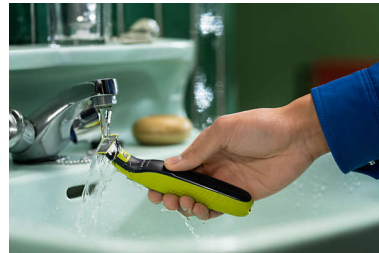

### Wet and dry

OneBlade is waterproof (IPX7), making it easy to clean — just rinse it under the tap. You can also shave in the shower, with or without foam, however you prefer.