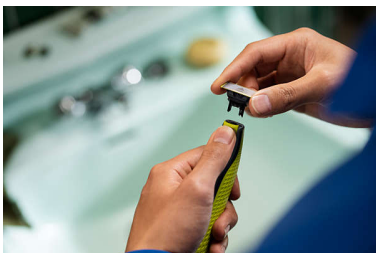

Blade that doesn't become blunt easily

Durable stainless-steel blade that lasts up to 4 months of use* to keep that fresh feel. When the replacement indicator – eject icon –

appears on the blade, the blade performance may no longer be optimal. It is time to consider changing the blade for the best shaving experience