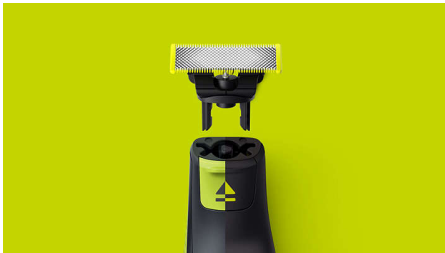

Fits on all OneBlade handles

Fits with OneBlade (QP14xx, QP25xx, QP26xx, QP27xx, QP28xx) and OneBlade Pro (QP65xx, QP66xx)