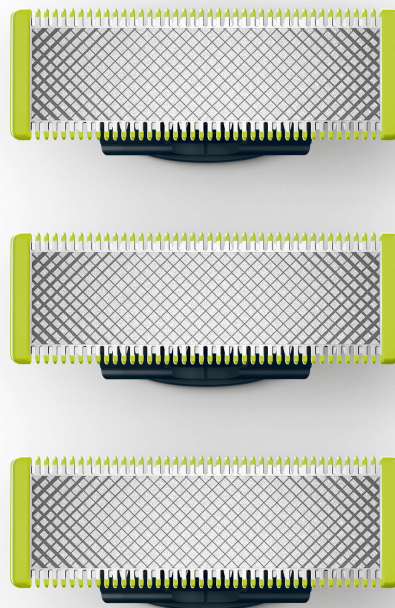

# PHILIPS

3-pack recyclable  
replacement shaver blades

Philips OneBlade

Trim, edge and shave

3 x Original

Fits on all OneBlade handles

Stainless steel blade that lasts  
up to 4 months of use\* to keep  
that fresh feel

## Trim, edge and shave any length of hair

Designed to cut hair, not skin

Its dual protection system: a glide coating combined with rounded tips, makes shaving easier and comfortable. Its shaving technology features a fast-moving cutter which powers through any length of hair

### **Easy to use**

- Wet and dry
- Unique OneBlade Technology
- Dual-sided blade

### Dual-sided blade

Cuts both up and down. Get the perfect lines in seconds with the dual-sided blade, enabling you to see every hair you're cutting.