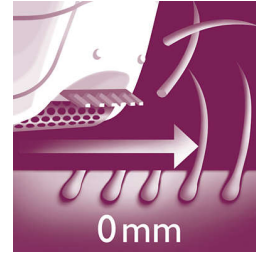

## Gentle tweezing discs

This epilator has gentle tweezing discs to remove hair without pulling the skin.

## Wide epilation head

Our extra-wide epilation head provides you with optimal hair removal in each stroke for long-lasting and super-smooth results in minutes.

## Active hair lift attachment

Active hair lift and massage attachment removes fine, flat-lying hairs and soothes the skin

## Shaving head with comb

Detachable shaving head perfectly follows the contours of your bikini line or underarms for a close and smooth shave. Comes with trimming comb.