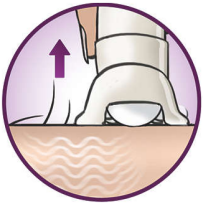

Comfortable epilation

- Washable epilation head for optimal hygiene
- Vibrating massage bar stimulates and soothes the skin

Efficient epilation for long lasting smoothness

- Optimal performance cap pivots for optimal skin contact
- Extra wide head removes more hair in one stroke
- Opti-light reveals even the finest hair
- High performance discs gently remove even finest hairs
- Active hairlifter lifts and removes even flat lying hair

Highlights

Extra wide head

Extra wide epilation head encounters and removes more hair in one stroke for long lasting and super smooth results in minutes

High performance discs

Textured high performance ceramic discs avoid even finest hair slipping through

Unique hairlift&vibrate system

Unique hairlift&vibrate system uses subtle vibrations to lift fine hairs, making it easy to remove them

Gentleness system

Gently vibrating massage bar stimulates and soothes the skin for a pleasant epilation process

Optimal performance cap

The pivoting movement of the performance cap helps you to keep the epilator in the ideal angle for optimal results

Opti-light

Built in Opti-light reveals tiny, fine hairs clearly

Washable epilation head