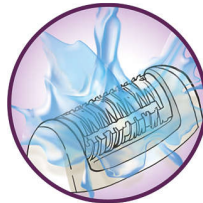

Highlights

Extra wide head

Extra wide epilation head encounters and removes more hair in one stroke for long lasting and super smooth results in minutes

High performance discs

Textured high performance ceramic discs avoid even finest hair slipping through

Unique hairlift&vibrate system

Unique hairlift&vibrate system uses subtle vibrations to lift fine hairs, making it easy to remove them

Gentleness system

Gently vibrating massage bar stimulates and soothes the skin for a pleasant epilation process

Optimal performance cap

The pivoting movement of the performance cap helps you to keep the epilator in the ideal angle for optimal results

Opti-light

Built in Opti-light reveals tiny, fine hairs clearly

Washable epilation head

This epilator has a washable epilation head. The head can be detached and cleaned under running water for better hygiene

Specifications

Comfortable epilation

Gentleness system
Two speed settings

Convenience and hygiene