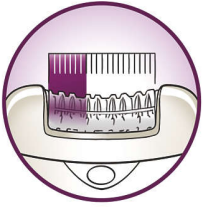

PHILIPS

Epilator SatinPerfect

Luxury for legs

HP6570/00

Smooth in minutes, lasts for weeks

Fast and efficient epilator

SatinPerfect epilator's extra wide head and textured ceramic discs remove more hair in one stroke, giving you the ultimate hair removal experience! Don't you want long lasting smoothness for up to four weeks? Smooth in minutes, lasts for weeks!

Comfortable epilation

- Washable epilation head for optimal hygiene
- Vibrating massage bar stimulates and soothes the skin

Efficient epilation for long lasting smoothness

- Optimal performance cap pivots for optimal skin contact
- Extra wide head removes more hair in one stroke
- Opti-light reveals even the finest hair
- High performance discs gently remove even finest hairs
- Active hairlifter lifts and removes even flat lying hair

Highlights

Extra wide head

Extra wide epilation head encounters and removes more hair in one stroke for long lasting and super smooth results in minutes

High performance discs

Textured high performance ceramic discs avoid even finest hair slipping through

Optimal performance cap

The pivoting movement of the performance cap helps you to keep the epilator in the ideal angle for optimal results

Opti-light

Built in Opti-light reveals tiny, fine hairs clearly

Washable epilation head