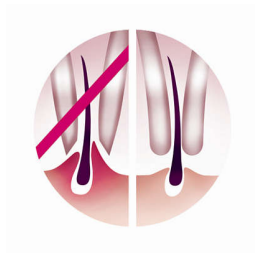

#### Sensitive area solutions

- Shaving head perfectly follows contours for a smooth shave
- Sensitive area cap for delicate skin

## Exfoliation brush

Unique Philips design which contains hypo-allergenic bristles for optimal hygiene, fits perfectly in your hand for optimal handling in all conditions and can be used wet and dry.

## Massage attachment

Gently vibrating massage bar stimulates and soothes the skin for a pleasant epilation process.

## Gentle tweezing discs

This epilator has gentle tweezing discs to remove hair without pulling the skin.