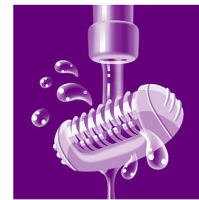

## Shaving head with comb

Detachable shaving head perfectly follows the contours of your bikini line or underarms for a close and smooth shave. Comes with trimming comb.

## Sensitive area cap

This epilator has a sensitive area cap. Specifically adapted for more sensitive skin, allowing for gentle epilation in delicate areas

## Washable head

The head can be detached and cleaned under running water for better hygiene.