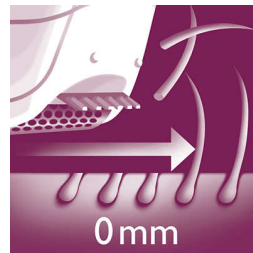

## Gentle tweezing discs

This epilator has gentle tweezing discs to remove hair without pulling the skin.

## Wet and Dry

For wet and dry usage.

## Two speed settings

This epilator has two speed settings: speed 1 for extra-gentle epilation and speed 2 for extra-efficient epilation

## Shaving head with comb

Detachable shaving head perfectly follows the contours of your bikini line or underarms for a close and smooth shave. Comes with trimming comb.