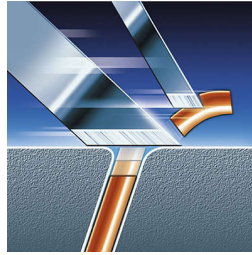

Super Lift & Cut technology

The dual blade system of this electric shaver lifts hairs to cut comfortably below skin level.