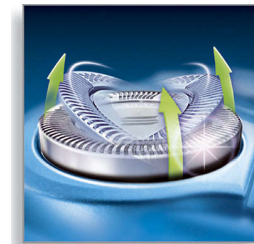

Individually floating heads

Align the razor-sharp blades of your Philips shaver closer to your skin for exceptional closeness.