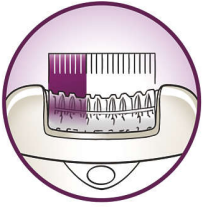

Highlights

Extra wide head