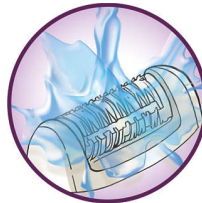

## Optimal performance cap

The pivoting movement of the performance cap helps you to keep the epilator at the ideal angle for optimal results

## Washable epilation head

This epilator has a washable epilation head. The head can be detached and cleaned under running water for better hygiene