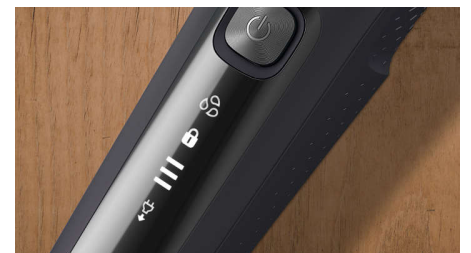

### LED display

You can easily see how much power is left with the 3-level LED display. Your Philips shaver not only tells you when it's time to charge, it also has indicators for locking, cleaning and replacing the head.