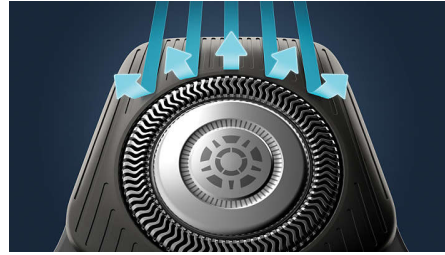

Hair-Guide precision heads

This new shape precision shaver is enhanced with hair guiding channels for optimal cutting and skin comfort.