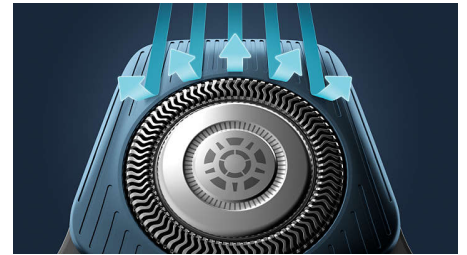

Hair-Guide precision heads

This new shape precision shaver is enhanced with hair guiding channels for optimal cutting and skin comfort.