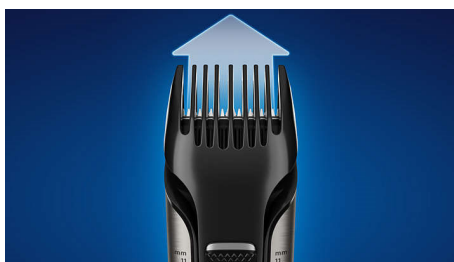

### Double grooming heads

Now you can confidently trim and shave everywhere below the neck with just one tool. Use the Philips Bodygroom 7000 full body trimmer and shaver to trim with one single attachment for an even result on your back, shoulders, chest, abs, underarm, arms, groin and legs.

### Contour following 2D shaver

Thanks to the 2 directional pivoting head, this adjustable body shaver adapts to every contour of your body giving you our closest shave yet.

### Integrated, adjustable trimmer

The integrated trimmer with adjustable comb is designed to offer more power to cut even the thickest hair. Achieve a natural look or closer result thanks to a 5 length adjustable comb with trim lengths ranging from 3mm to 11mm.