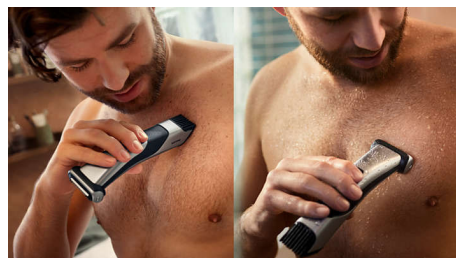

Dual step shaving

The men's body groomer designed to capture short, long and thick hair in a single stroke. The dual step shaving first trims longer hairs, which are shaved by the foil for a closer result.