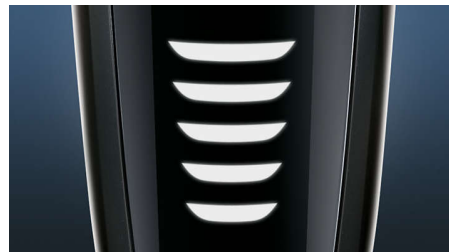

5 level LED display

You can easily see how much power is left with the 5-level LED display. Your Philips close shaver will not only tell you when it's time to charge, it has indicators for locking, cleaning and replacing the head.