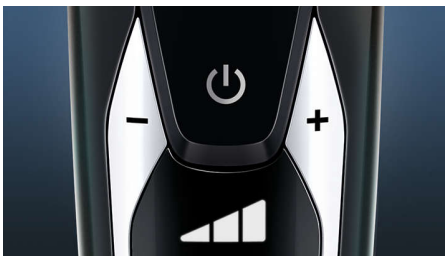

Highlights

V-Track blade system PRO

Get the perfect close shave. The V-Track Precision PRO Blades gently position each hair in the best cutting position, from 1 day up to 3 day beard and even the flat laying and different length of hairs. Cuts 30% closer* in less strokes leaving your skin in great condition.

8-direction ContourDetectHeads

Follow every contour of your face and neck with 8-directional ContourDetect heads. You'll catch 20% more hairs with every pass. Resulting in an extremely close, smooth shave.

Personal comfort settings

Choose between 3 modes to customize your shave: Sensitive – for a gentle, yet thorough shave. Normal – for a thorough, everyday shave. Fast – for a quick shave that saves you time.