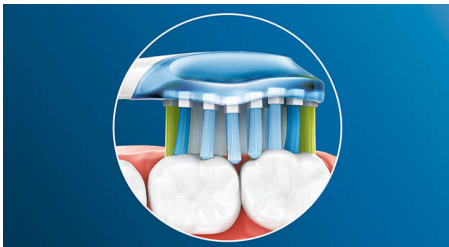

Philips Sonicare's deep clean

- Up to 4 x more surface contact** for an effortless deep clean

For exceptional plaque removal

- Up to 10 x more plaque removal than a manual toothbrush

Highlights

Say goodbye to plaque

Thanks to its flexible design, it removes up to 10x more plaque from hard-to-reach areas* for a truly deep clean along the gum line and between teeth.

Adaptive cleaning technology

You get a personalised clean every time you brush with our adaptive cleaning technology. Soft rubber sides flex to let C3 Premium Plaque Defence adapt to the shape of your teeth and gums, absorbing any excess brushing pressure and enhancing our sonic cleaning power. Bristles can then adjust to the shape of your teeth and gums so you get up to 4 x more surface contact than a regular brush head** for deeper cleaning in hard-to-reach areas.