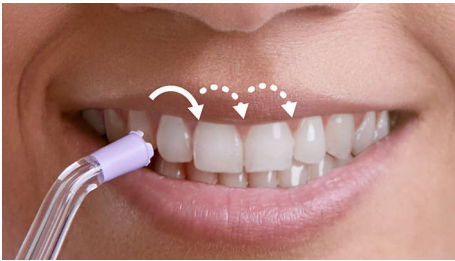

## Flossing reinvented with QuadStream technology

Removes up to 99.9% of plaque\* in treated areas

Effortlessly thorough cleaning between teeth to improve your gum health. Unique Quad Stream tip cleans more area with less effort for more effective flossing every time, so it's easy to get flossing right.

### Faster, more effective flossing

- 2 flossing modes, 3 intensities
- Complete clean in 60 seconds
- Pulse Wave technology guides from tooth to tooth
- Quad Stream technology for faster, more effective flossing

## Quad Stream technology

Unique X-shaped Quad Stream tip separates flow into 4 water jets, which cover more area between teeth and along the gum line. Get a faster, deeper clean without the hassle of string floss.

## Pulse Wave technology

Gentle pulses of water keep you going and guide you from tooth to tooth in Deep Clean mode — so you get it right every time.