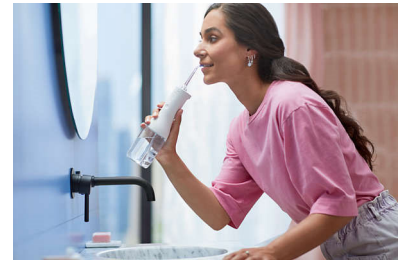

Effortless technique

Just point, press and clean for more effective flossing. Aim the tip between your teeth and along the gumline — and let it do all the work for you!