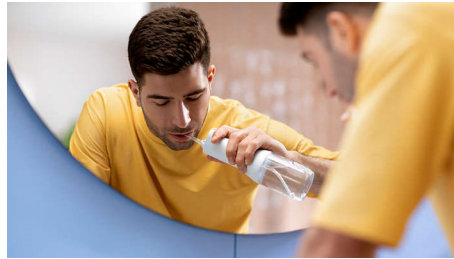

Complete clean in 60 seconds

Access those hard-to-reach areas with a nozzle that rotates 360 degrees, so that you can use the device in any orientation. Get a thorough 360° clean in just 60 seconds from start to finish.