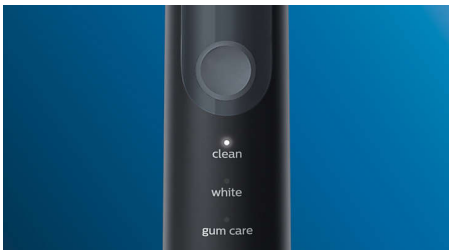

#### **Optimise your brushing**

- Choose from three modes

#### **Kills germs on brush heads**

- UV Sanitiser kills up to 99% of bacteria and viruses\*\*\*

## Naturally whiter teeth

Click on the W DiamondClean brush head to remove surface stains and reveal a whiter smile. With its densely packed central stain-removal bristles, it's clinically proven to whiten teeth in just one week.

## Three modes

With a choice of three modes, this toothbrush allows you to customise brushing to your own needs. Clean mode is standard for superior cleaning. White is the ideal mode for removing surface stains. And Gum Care mode adds an extra minute of reduced-power brushing, so you can gently massage your gums.