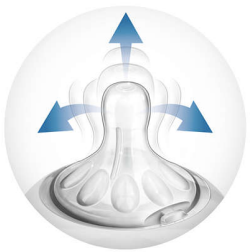

Vents air away from your baby's tummy

- Advanced anti-colic system with innovative twin valve

Easy to hold and grip in any direction

- Ergonomic shape for maximum comfort
- Simple to use and clean, quick and easy assembly

Highlights

Natural latch on

The wide, breast-shaped teat promotes natural latch-on similar to the breast, making it easy for your baby to combine breast and bottle feeding.

Unique comfort petals

Petals inside the teat increase softness and flexibility without teat collapse. Your baby will enjoy a more comfortable and contented feed.

Advanced anti-colic valve

Innovative twin valve designed to reduce colic and discomfort by venting air into the bottle and not baby's tummy.

Ergonomic shape

Due to the unique shape, the bottle is easy to hold and grip in any direction for maximum comfort, even for baby's tiny hands.