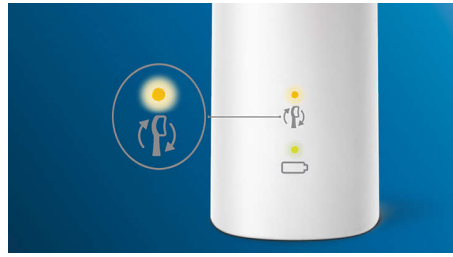

BrushSync replacement reminder

All brush heads wear out over time. But our BrushSync technology tracks how long you've been using your brush head for, and how hard you've been brushing. When it's time to replace it, a light on your handle and a short beep will let you know. That way, you can be sure your brush head is doing a good job.