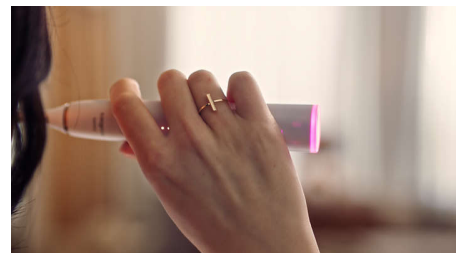

## Cares for your oral health

Philips Sonicare 9900 Prestige is designed around you. Its state-of-the-art technology is so in tune with you and effortless to use that you barely know it is there. Luckily, the results say it all.

## Real-time feedback

You might not notice when you brush too hard or start scrubbing, but your toothbrush will. The light ring on the end of your handle will gently remind you to ease off the pressure or scrubbing motion.